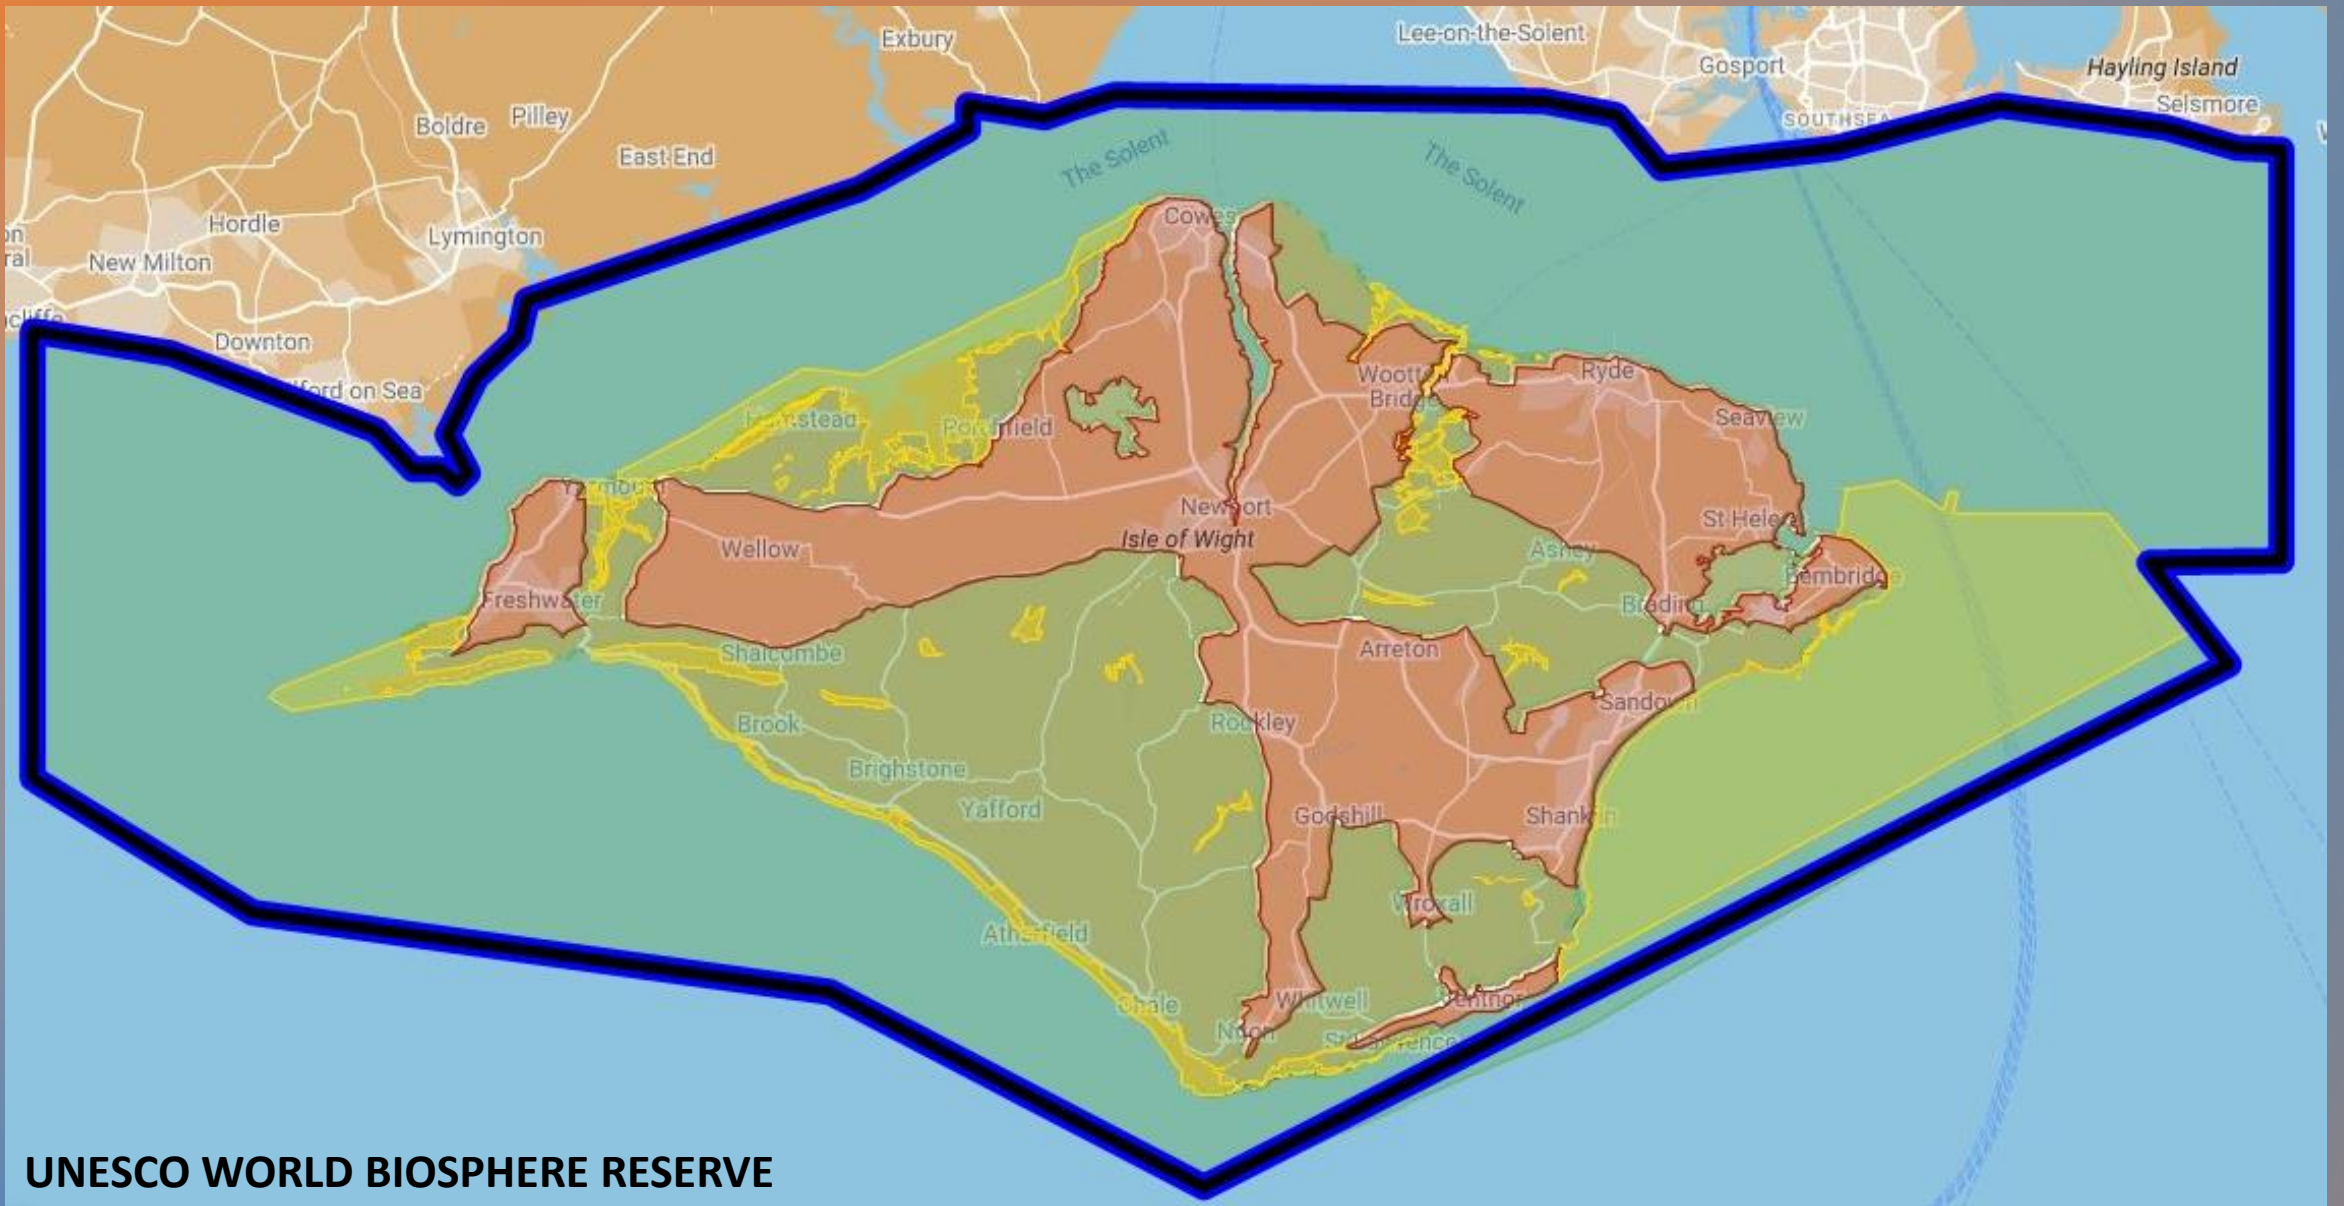

Island Nature

Isle of Wight Local Nature Recovery Strategy

© Crown copyright and database rights 2018
 Ordnance survey Licence number 1000 19229

1:150,000

Date: 05/01/2024

Isle of Wight 'Wildlife Sites' Map
 Including:
 National Nature Conservation Sites
 Local Nature Reserves
 Local Wildlife Sites
 Irreplaceable Habitat

KEY

- Isle of Wight Irreplaceable Habitat
- SAC
- SPA
- RAMSAR
- National Nature Reserves
- Sites of Special Scientific Interest
- MCZ
- SINC
- Local Nature Reserves

UNESCO WORLD BIOSPHERE RESERVE