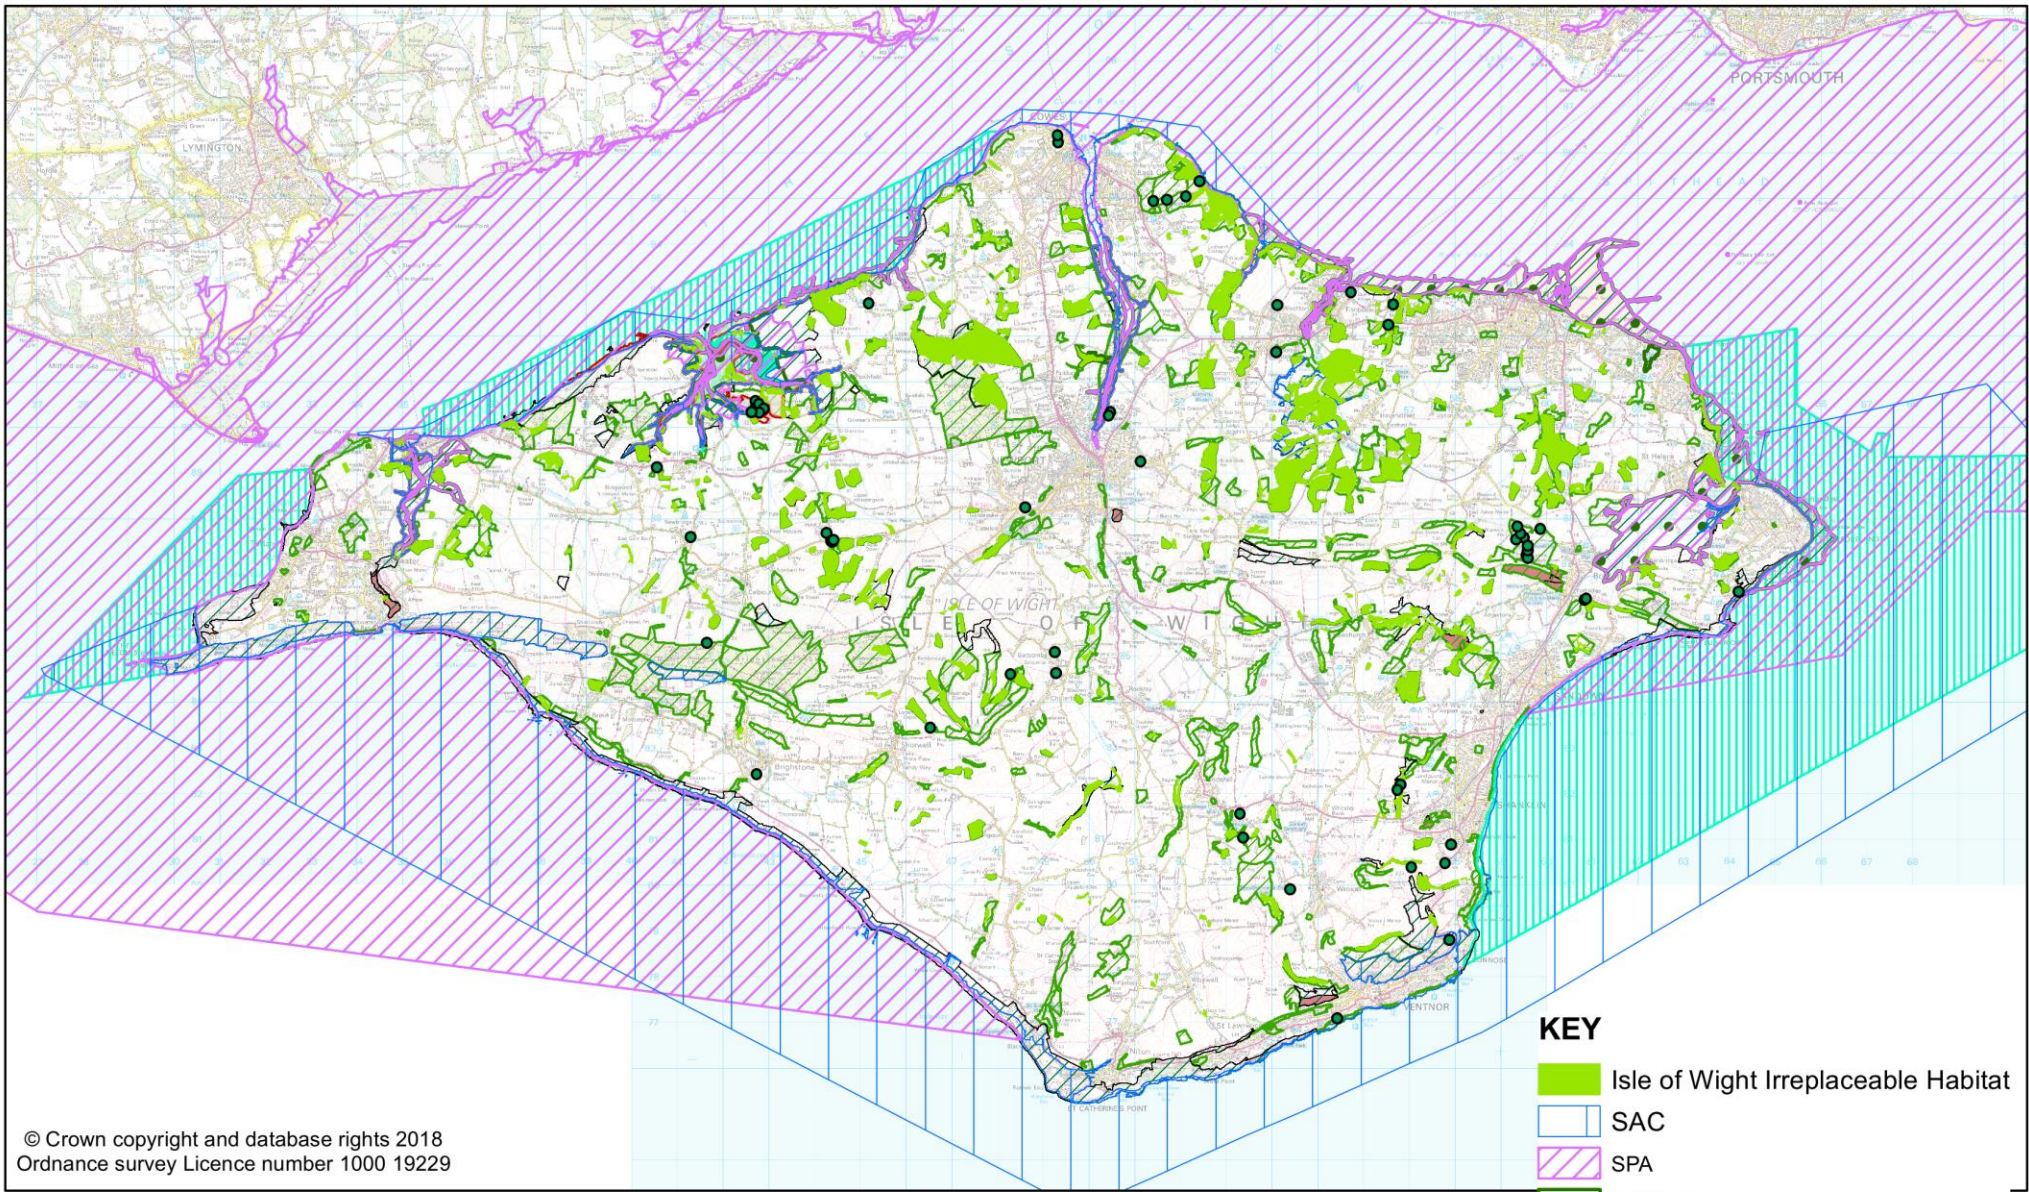

Island Nature

Isle of Wight Local Nature Recovery Strategy

© Crown copyright and database rights 2018
 Ordnance survey Licence number 1000 19229

1:150,000

Date: 05/01/2024

Isle of Wight 'Wildlife Sites' Map
 Including:
 National Nature Conservation Sites
 Local Nature Reserves
 Local Wildlife Sites
 Irreplaceable Habitat

KEY

- Isle of Wight Irreplaceable Habitat
- SAC
- SPA
- RAMSAR
- National Nature Reserves
- Sites of Special Scientific Interest
- MCZ
- SINC
- Local Nature Reserves

UNESCO WORLD BIOSPHERE RESERVE